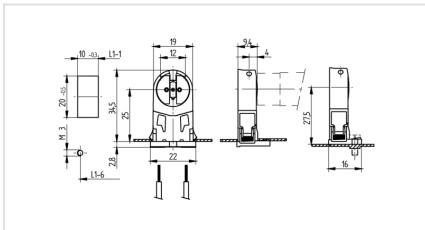

26.620.2012.50

Linear Fluorescent Lampholders: General Applications
G5 (T5): Push-Through Lampholders

Color:

weiß

Open text field 2:

50

Part no.:

26.620.2012.50

0,5 - 1,0 mm²

T 130

Tm 110

0,5 - 1,5

Description

- For enclosed cut-outs: 10 x 20 mm
- A pair of lampholders provides a lamp length tolerance compensation of 2 mm

Product name:	Lampholder
Farbe:	weiß
Mounting method 1:	Snap-in / screw mount foot
Material:	Gehäuse: PC Rotor: PBT
Lamp type:	54W/8..., Bonalux G5, F049W/965, F14W/T5/8..., F14W/T5/865, F21W/T5/8..., F21W/T5/865, F24W/T5/8..., F24W/T5/865, F28W/T5/8..., F28W/T5/865, F35W/T5/8..., F35W/T5/865, F39W/T5/8..., F39W/T5/865, F49W/T5/8..., F49W/T5/865, F54W/T5/8..., F54W/T5/865, F80W/T5/8..., F80W/T5/865, FH0 24W/8..., FH0 39W/8..., FH024W/860, FH039W/860, FH049W/8..., FH049W/860, FH054W/8..., FH054W/860, FH14W/8..., FH14W/860, FH21W/8..., FH21W/860, FH28W/8..., FH28W/860, FH35W/8..., FH35W/860, FHE 21W/8..., FHE 28W/8..., FHE14W/860, FHE14W/8..., FHE21W/860, FHE28W/860, FHE35W/8..., FHE35W/860, FQ24W/8..., FQ24W/860, FQ24W/940, FQ24W/965, FQ39W/8..., FQ39W/860, FQ49W/940, FQ54W/860, FQ54W/940, FQ54W/965, FQ80W/8..., FQ80W/860, FQ80W/965, G5, LUMILUX T5, Master TL5, Spectralux G5, Standard G5, Starcoat T5, T5 FHE, T5 FHO, T5 Polylux, T5 Standard, TL5 HO 24W/940, TL5 HO 54W/940, TL5 HO 54W/965, TL5H024W/8..., TL5H024W/965, TL5H039W/8..., TL5H049W/8..., TL5H049W/865, TL5H049W/940, TL5H049W/965, TL5H054W/8..., TL5H080W/8..., TL5H080W/865, TL5HE14W/8..., TL5HE21W/8..., TL5HE28W/8..., TL5HE35W/8..., TL5HE35W/865
Lampentyp:	Leuchtstofflampen
Rotor:	with
cULus file no.:	E-92235
Weight:	3
Approval:	cULus
Front Test:	yes
Lamp center:	25 / 27.5
Material thickness:	0.3 - 1.2
T-Marking:	140
Top Test:	yes
Pkg.:	1000